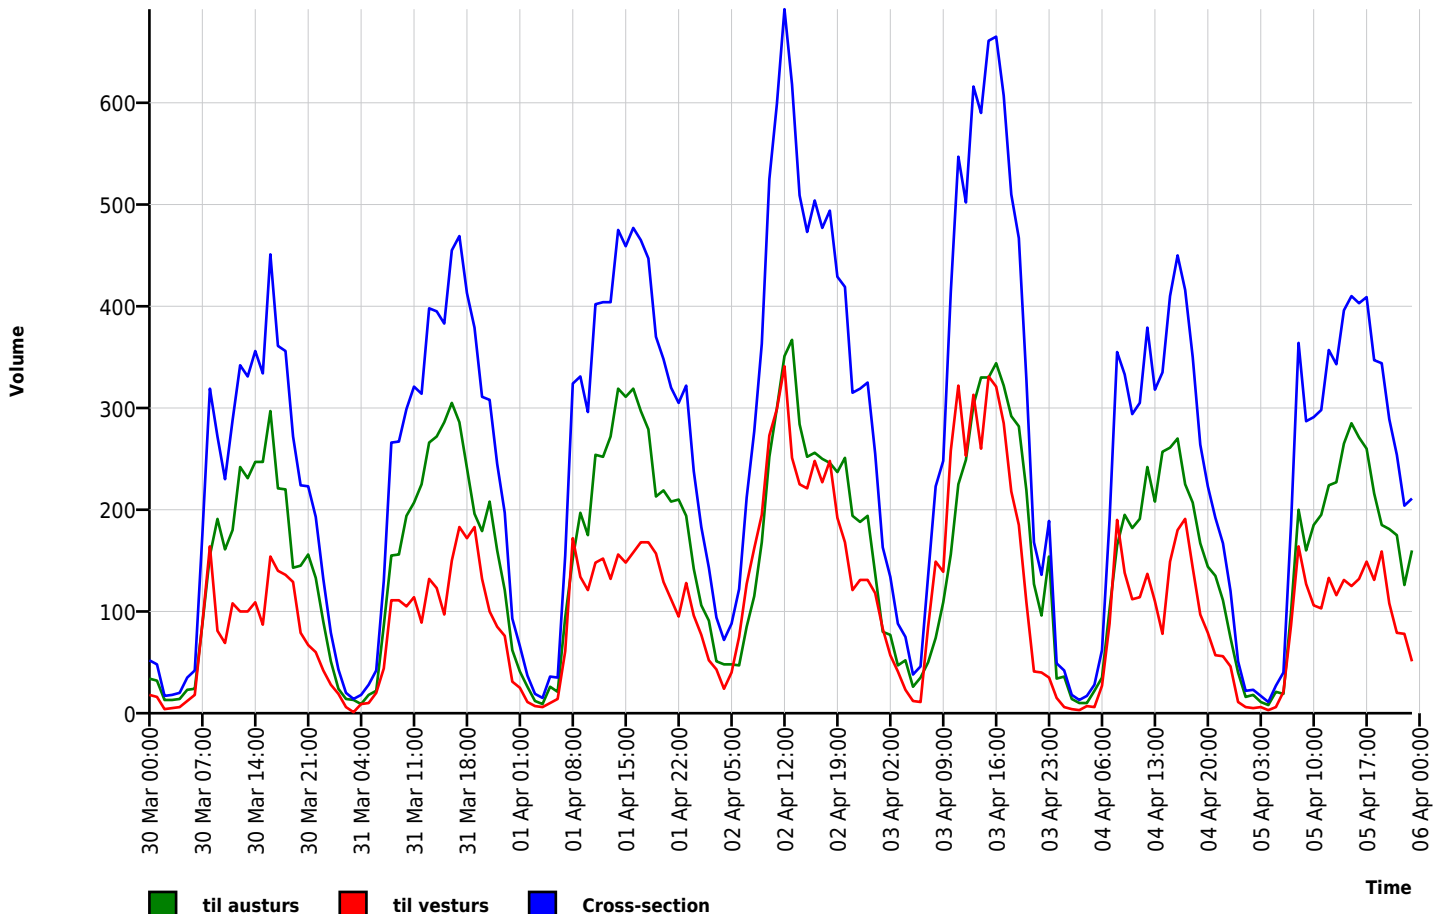

V50: Critical velocity for the first 50% of vehicles
 V85: Critical velocity for the first 85% of vehicles
 Vexc %: Speeding in %

Author

Institution Reykjavíkurborg
 Department USK - samgöngustjóri og borgarhönnun
 Street Borgartún 12-14
 Postal code 105
 City Reykjavík
 Country Iceland
 Contact
 Phone +354 4111111
 Email upplýsingar@reykjavik.is

Reykjavíkurborg

Generated with **DataCollect Webreporter** version 1.0 at 04/06/2022 14:14:54

Site

Name Hverfisgata
 Dir. Oncoming (name) til austurs
 Dir. Outgoing (name) til vesturs
 Posted Speed Limit 
 Comment Hverfisgata
 Device type **SDR**
 Coordinates 64.145075,-21.922471

Time Range

Start date 03/30/2022 00:00
 End date 04/05/2022 23:59
 Days Mo, Tu, We, Th, Fr, Sa, Su
 Time Interval 60 minutes
 Time / Day 00:00 - 23:59

Time / Volume graph

Author

Institution Reykjavíkurborg
 Department USK - samgöngustjóri og borgarhönnun
 Street Borgartún 12-14
 Postal code 105
 City Reykjavík
 Country Iceland
 Contact
 Phone +354 4111111
 Email upplýsingar@reykjavik.is