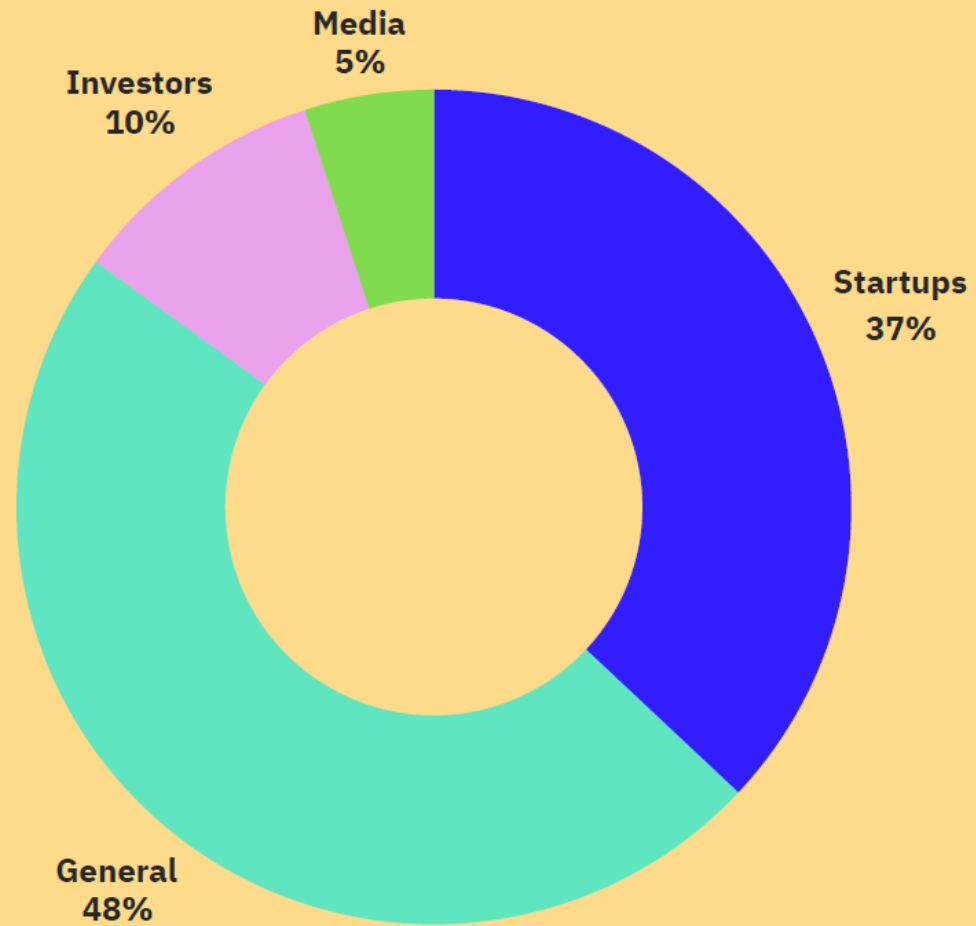

Iceland Innovation Week 2024

- Reykjavíkurborg er einn af bakhjörllum Nýsköpunarvikunnar (e. Iceland Innovation Week) þar sem fyrirtækjum og frumkvöðlum gefst kostur á að standa fyrir nýsköpunartengdum viðburðum, fyrirlestrum og uppákomum með margs konar snertiflötum.
- Samstarfssamningur 2023-2024, fjárframlag Reykjavíkurborgar 2,5 milljónir árlega

Been there, Fund that

This category is for startups and investors with a focus on funding and investment.

Learn more

'24 Statistics

- ↳ 3500+ guests
- ↳ 850+ festivalpass holders
- ↳ Attendees from 20+ countries
- ↳ 70 side events
- ↳ 130 speakers (51% female and 49% male)
- ↳ 90+ partners
- ↳ 50 investment funds
- ↳ International media outlets such as Sifted, TechCrunch, Reuters, and Tech.eu