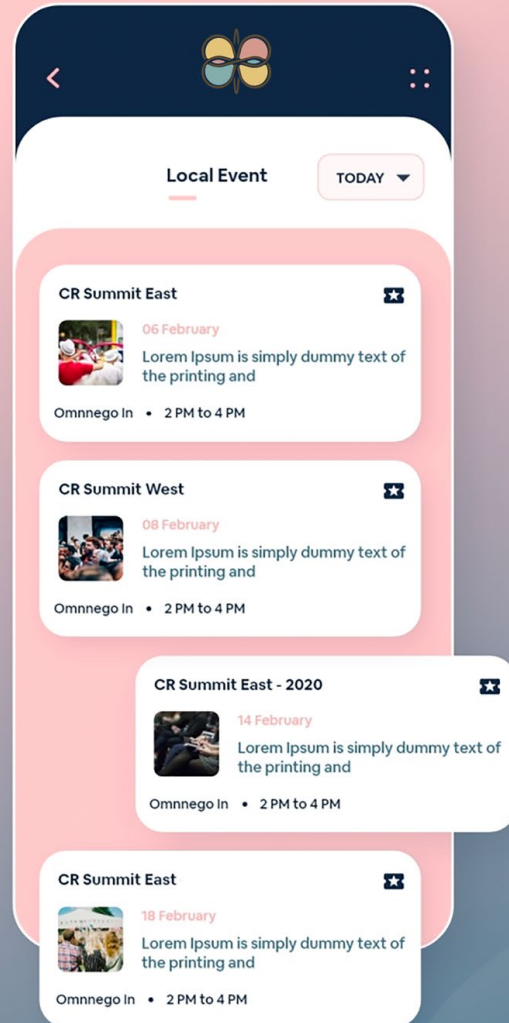

Members: 1
Exchange Listings: 1

PUBLIC

Iceland Innovation Week - B2B

Members: 7
Exchange Listings: 7

TOTEL.LY PLATFORM

TOTEL.LY APP

TOTEL.LY APP

OFFERS & REQUESTS EXCHANGE EVENTS