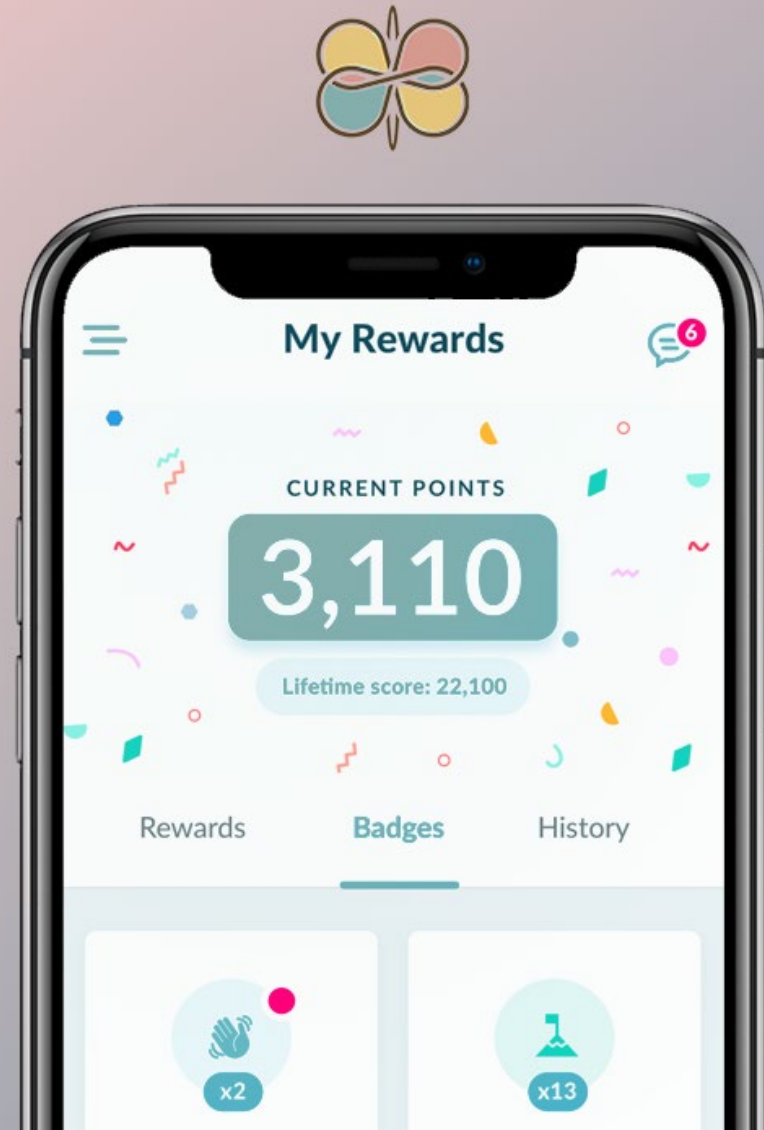

Members: 1
Exchange Listings: 1

PUBLIC

Iceland Innovation Week - B2B

Members: 7
Exchange Listings: 7

TOTEL.LY PLATFORM

TOTEL.LY APP

TOTEL.LY APP

OFFERS & REQUESTS EXCHANGE EVENTS