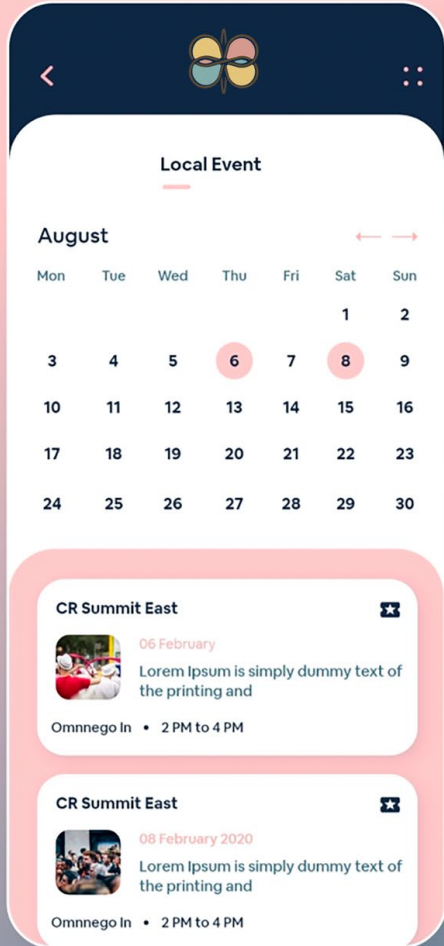

Members: 1
Exchange Listings: 1

PUBLIC

Iceland Innovation Week - B2B

Members: 7
Exchange Listings: 7

TOTEL.LY PLATFORM

TOTEL.LY APP

TOTEL.LY APP

OFFERS & REQUESTS EXCHANGE EVENTS