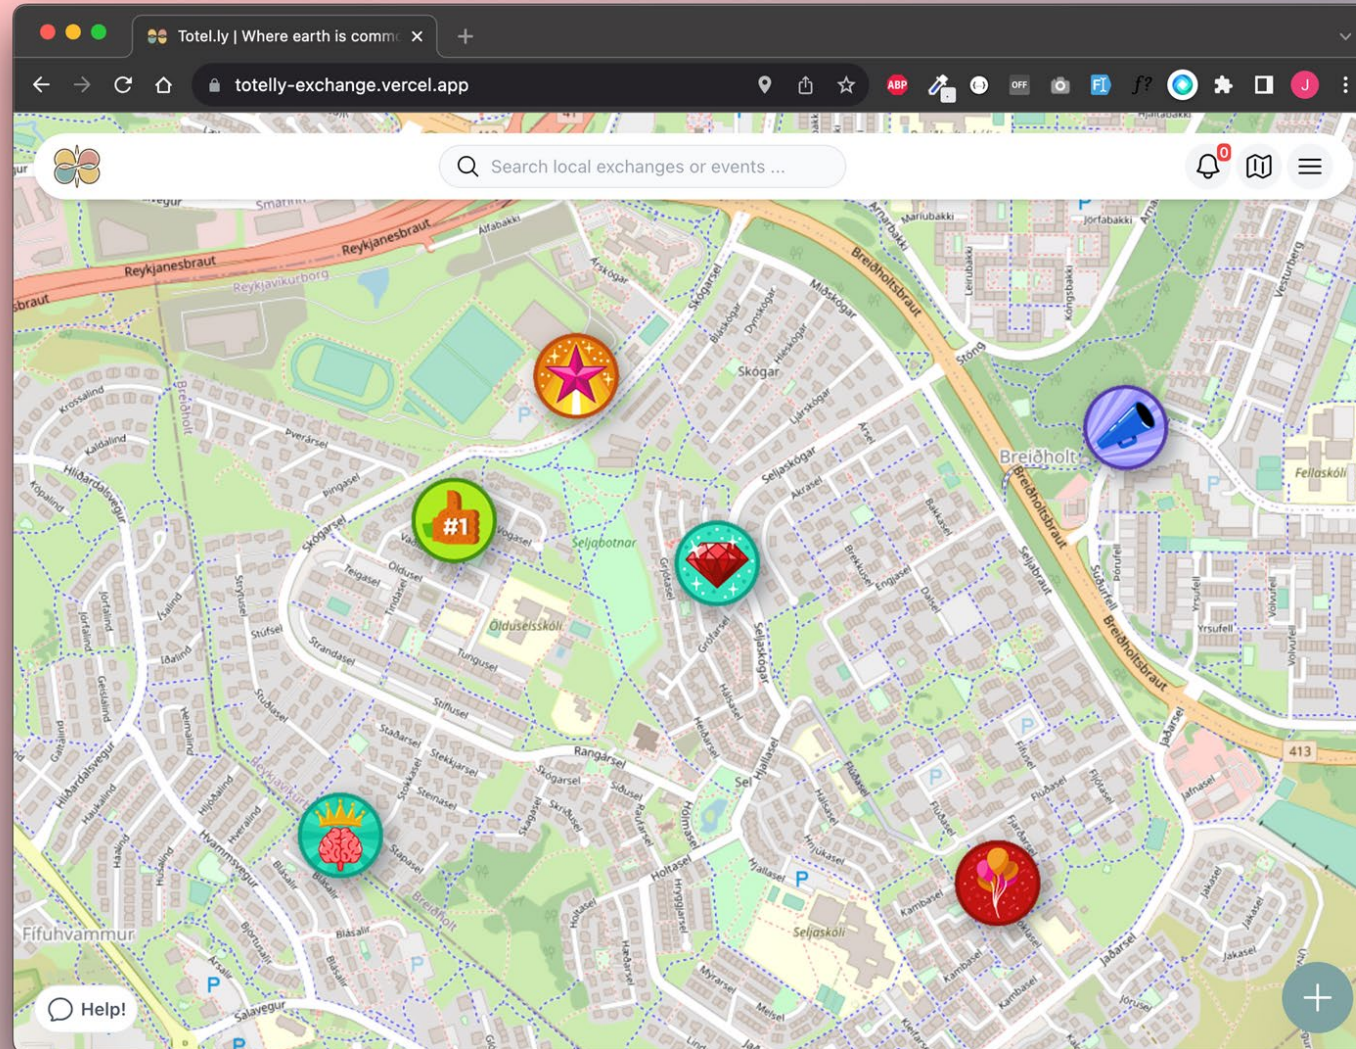

TOTEL.LY PLATFORM